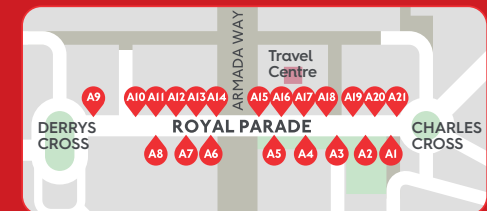

## City Centre (Royal Parade, bus stop A14) - Transit Way

via Milehouse Park and Ride - Honicnowle - Egguckland

### Travel Centre

Royal Parade, Plymouth

#### Monday to Friday

9:00 - 12:30 & 13:30 - 17:00

We are closed weekends & bank holidays

Plymouth City Centre, Royal Parade bus stops

Nationwide bus times

traveline  
public transport info  
0871 200 22 33

Costs apply

www.travelinesw.com  
info@travelinesw.com

61

Transit Way - City Centre

via Honicknowle - Milehouse Park and Ride

Monday - Friday except bank holidays

	61	61	61	61	61	61	61	61	61	61	61	61	61	61	61	61	61	61	61	
Crownhill, High Level	0605																		1953	2153
Crownhill Road, Haroldsleigh Avenue		0630	0700																1954	2154
Transit Way, Shopping Centre					0815	0850	0920	0950												
West Park, Coombe Park Lane	0612	0637	0707		0822	0857	0927	0957												
Honicknowle Green Shops	0614	0639	0709	0754	0824	0859	0929	0959												
Honicknowle Green Health Centre	0615	0640	0710	0755	0825	0900	0930	1000												
Brake Farm, Sheridan Road	0621	0646	0716	0802	0832	0906	0936	1006												
All Saints C of E Academy	0625	0650	0720	0807	0837	0910	0940	1010												
St Pancras Avenue	0628	0653	0723	0810	0840	0913	0943	1013												
Springhill																				
Peverell, Cherry Tree	0633	0658	0728	0816	0846	0918	0948	1018												
Milehouse, Park & Ride	0639	0704	0734	0823	0853	0924	0954	1024												
Milehouse, Central Park	0641	0706	0736	0825	0855	0926	0956	1026												
Railway Station, Saltash Road	0644	0709	0739	0828	0858	0929	0959	1029												
Mayflower Street	0649	0714	0744	0833	0903	0934	1004	1034												
Royal Parade	0655	0720	0750	0840	0910	0940	1010	1040												